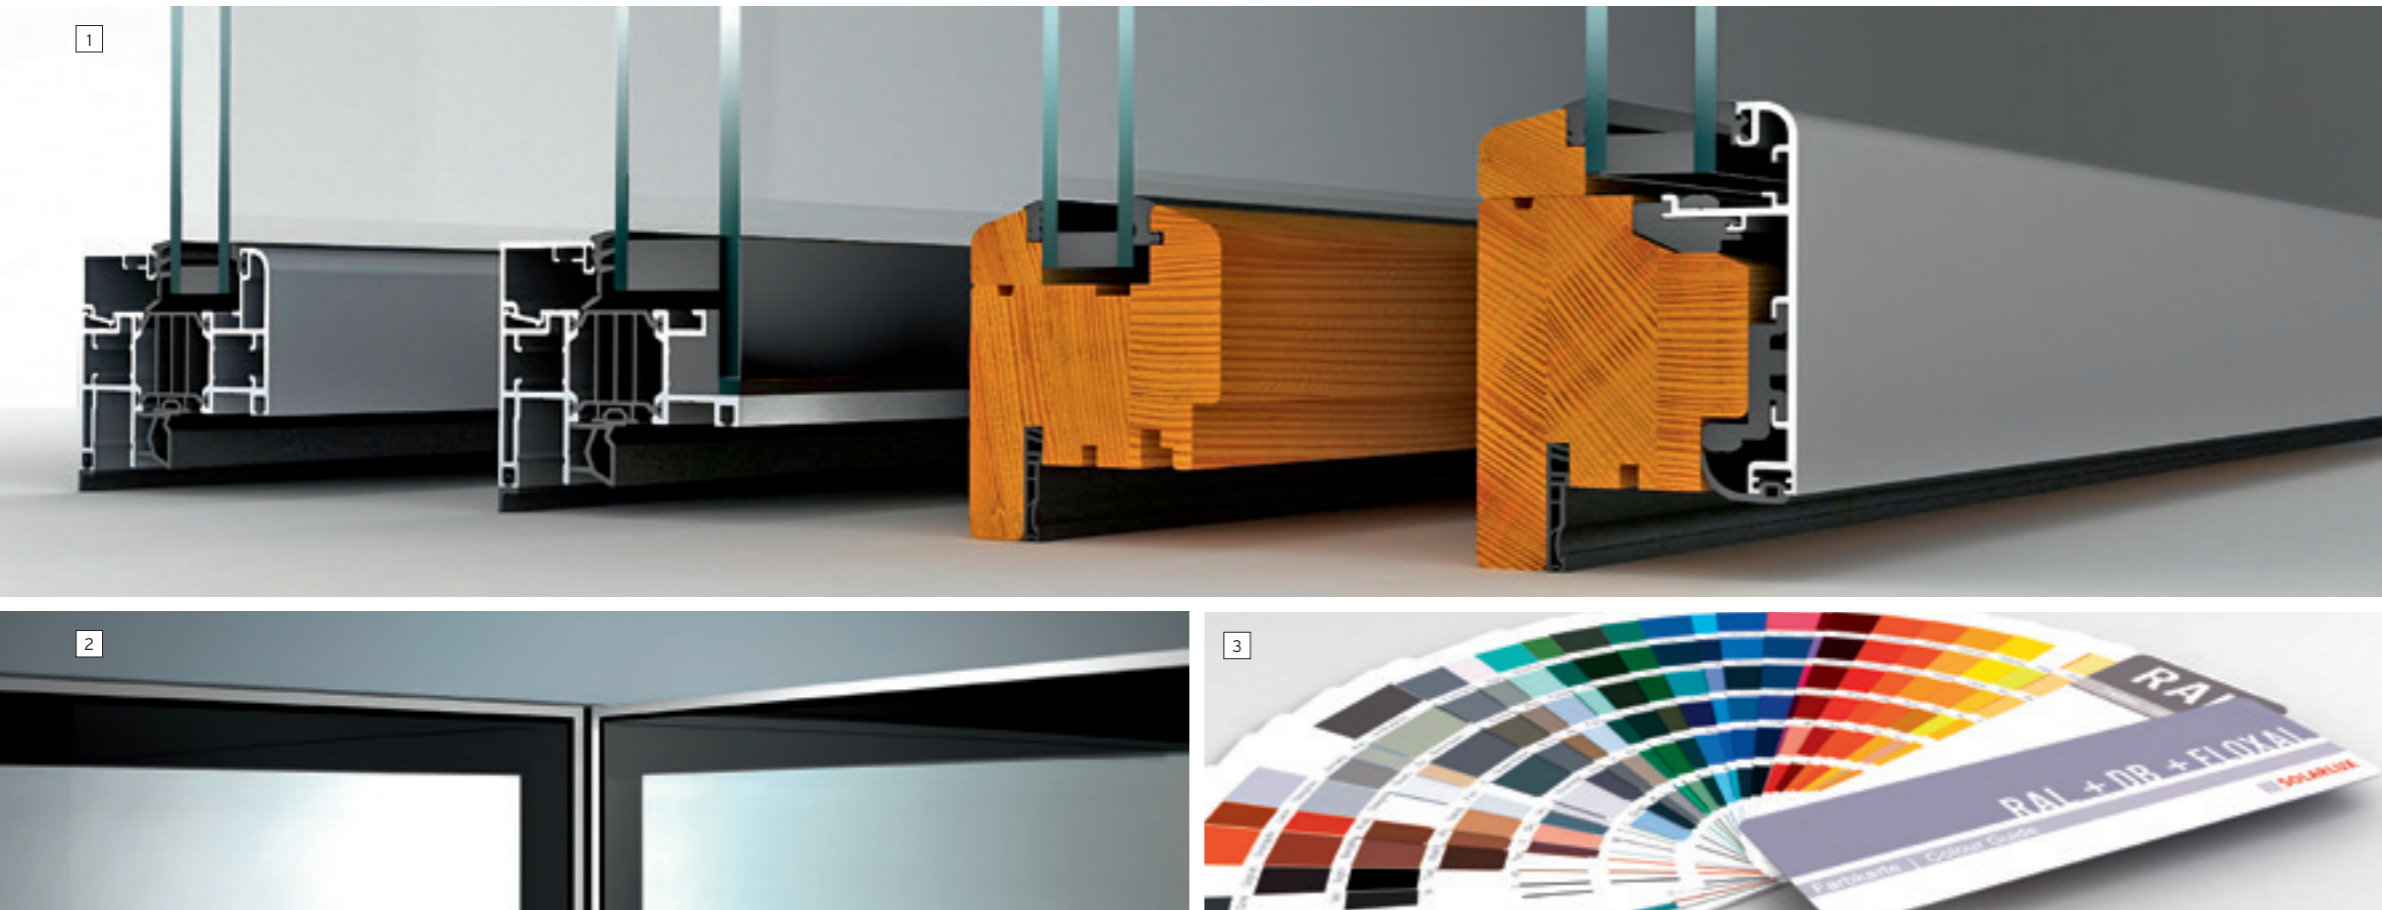

When design meets ecology

Materials and equipment options

The materials used by Solarlux - aluminium, wood and glass - meet the highest quality standards. All of the wood we use is FSC and PEFC certified and sourced from sustainable and managed sources. The aluminium is not only corrosion-proof and light, but is also immensely durable. Because Solarlux folding glass doors are designed to last, they are also designed to be timelessly stylish.

1. **Choice of materials:** Sections in aluminium, wood, wood/aluminium or all-glass effect accentuate the design of the space and façade in keeping with the style of the house.
2. **The best, from any perspective:** Innovative glazing solutions meet the most stringent standards in thermal insulation and safety whilst also offering maximum transparency.
3. **Premium finishes:** High-quality coating (DURA@xal, RAL, DB, Eloxal) of the aluminum or multi-layer varnishing of the wood to furniture standard ensure robust durability.

Floor tracks for every room

Depending on the room and structural properties, a variety of floor tracks offers wide-ranging options for crossing the threshold between outdoors and indoors. Barrier-free movement is possible with all Solarlux systems.