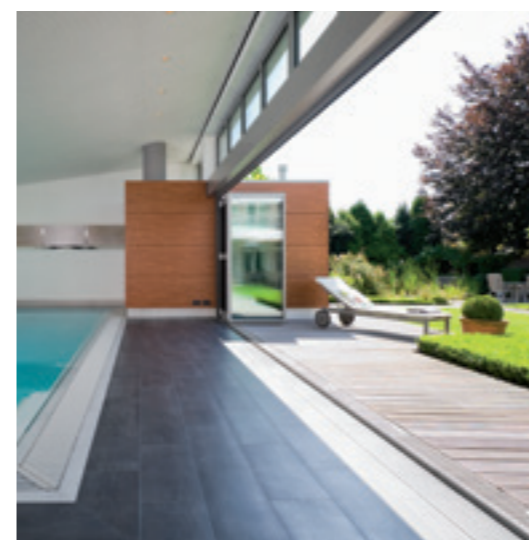

An oasis of well-being in your own garden

Pool glazing for endless swimming fun

Well positioned on the fringe of the property, the pool house and sauna provide for active relaxation all year round. Folding glass doors can be opened completely to give you a view of the lovingly tended garden and the impression of swimming outdoors whilst in the direction of the lovingly tended garden, the glass front can be completely opened. Seamless transitions allow the pool to become an integral part of the extensive grounds.

Whilst in summer it is possible to athletically swim lengths or lazily splash about in the open air, in winter the high level of heat insulation provided by the folding glass door makes for a comfortable pool house: the closed glass elements keep out the cold and wind while giving bathers unique winter vistas in the pleasant warmth.